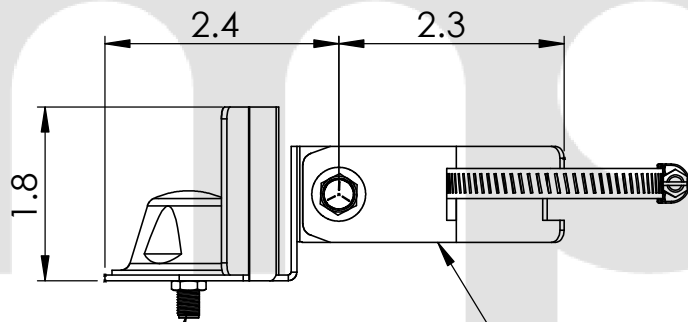

SMA FEMALE CONNECTOR

DOWNTILT BRACKET
MAST MOUNT (1.5 TO 2.0 DIAMETER MAST)

MP ANTENNA, LTD.
147 Eady Court
Elyria, OH 44035
www.mpantenna.com

THIRD
ANGLE

DIMENSIONS
ARE IN INCHES

	NAME	DATE
DRAWN	BM	12/19/14

PROPRIETARY AND CONFIDENTIAL
THE INFORMATION CONTAINED IN THIS
DRAWING IS THE SOLE PROPERTY OF
MP ANTENNA, LTD. ANY REPRODUCTION
IN PART OR AS A WHOLE
WITHOUT THE WRITTEN PERMISSION OF
MP ANTENNA LTD IS PROHIBITED.

DESCRIPTION:

5 GHz SECTOR, 120°, MAST MOUNT
FREQUENCY RANGE: 4.9 TO 5.9 GHz

PART NO.

08-ANT-0880-MAST