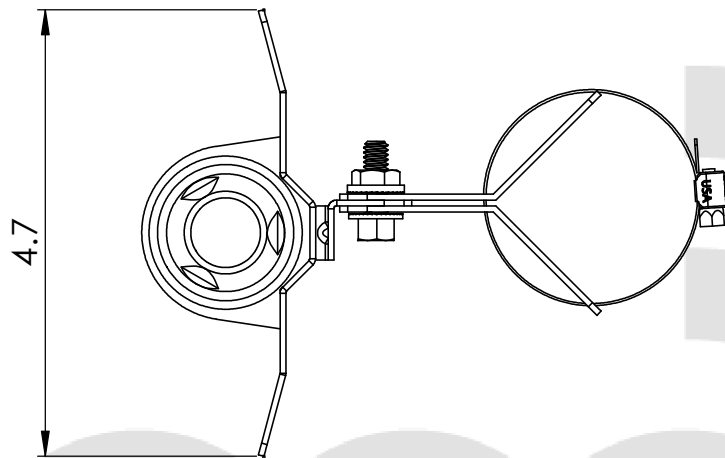

SMA FEMALE CONNECTOR

DOWNTILT BRACKET
MAST MOUNT (1.5 TO 2.0 DIAMETER MAST)

MP ANTENNA, LTD.
147 Eady Court
Elyria, OH 44035
www.mpantenna.com

THIRD
ANGLE

DIMENSIONS
ARE IN INCHES

	NAME	DATE
DRAWN	BM	12/19/14

PROPRIETARY AND CONFIDENTIAL
THE INFORMATION CONTAINED IN THIS
DRAWING IS THE SOLE PROPERTY OF
MP ANTENNA, LTD. ANY REPRODUCTION
IN PART OR AS A WHOLE
WITHOUT THE WRITTEN PERMISSION OF
MP ANTENNA LTD IS PROHIBITED.

DESCRIPTION:

5 GHz SECTOR, 120°, MAST MOUNT
FREQUENCY RANGE: 4.9 TO 5.9 GHz

PART NO.

08-ANT-0880-MAST